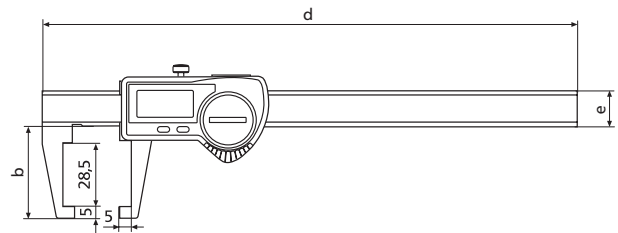

TECHNICAL DATA

Order no.	Type	Measuring range		Numerical increment	Error limit		Standard	Depth rod
		mm	inch		mm	inches (text)		
4103379	16 EWri-AA	0 - 150	0 - 6"	0.01 / .0005"	0.03	.001"	Factory standard	none
4103079	16 EWR-AA	0 - 150	0 - 6"	0.01 / .0005"	0.03	.001"	Factory standard	none

Order no.	b	d	e
	mm	mm	mm
4103379	40	235	16
4103079	40	235	16