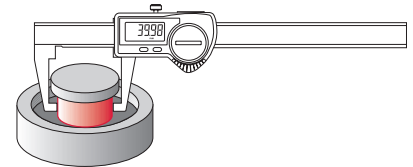

Application:

Inward-angled measuring surfaces for measuring wall thicknesses and recesses on shafts