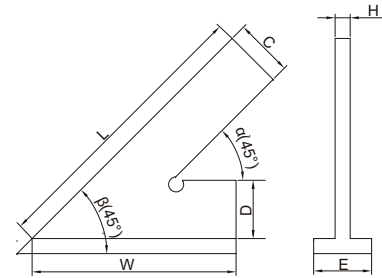

## 45° SQUARE WITH WIDE BASE

4747-100

(mm)

Code	Size (LxW)	Accuracy		C	D	H	E
		Inside ( $\alpha$ )	Outside ( $\beta$ )				
4747-100	100x70mm	27 $\mu$ m	31 $\mu$ m	20	20	5	20
4747-120	120x80mm	29 $\mu$ m	33 $\mu$ m	20	20	5	20
4747-150	150x100mm	32 $\mu$ m	36 $\mu$ m	20	20	5	20
4747-200	200x130mm	36 $\mu$ m	41 $\mu$ m	25	25	5	25