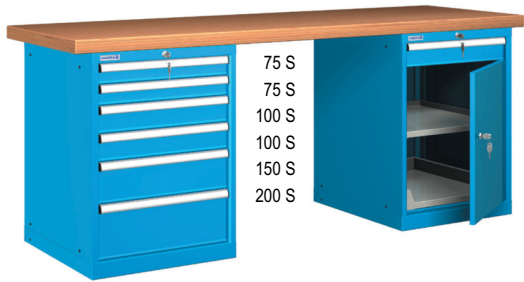

Series 40

Standard examples:

75 S
75 S
100 S
100 S
150 S
200 S

100 S

AS

RS S

Fittings:

- 1 Worktop
- 1 Cabinet 27x36 Eh 800mmh with 6 drawers
- 1 Cabinet 27x36 Eh 800mmh with 1 drawer, 1 adjustable shelf, 1 retractable shelf and 1 door
- 2 Pre-assembled kits

Length mm	Depth mm	Thickness mm	Multiplex	MDF	Plastic laminated
2000	750	40	44-80207-013	44-80207-113	44-80207-213
2500	750	40	44-80257-013	44-80257-113	44-80257-213
2000	750	50	45-80207-013	45-80207-113	-
2500	750	50	45-80257-013	45-80257-113	-