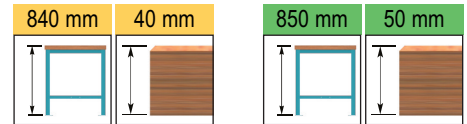

75 S
75 S
100 S
100 S
150 S
200 S

100 S

AS

RS S

Fittings:

- 1 Worktop
- 1 Cabinet 27x36 Eh 800mmh with 6 drawers
- 1 Cabinet 27x36 Eh 800mmh with 1 drawer, 1 adjustable shelf, 1 retractable shelf and 1 door
- 2 Pre-assembled kits

Length mm	Depth mm	Thickness mm	Multiplex	MDF	Plastic laminated
2000	750	40	44-80207-013	44-80207-113	44-80207-213
2500	750	40	44-80257-013	44-80257-113	44-80257-213
2000	750	50	45-80207-013	45-80207-113	-
2500	750	50	45-80257-013	45-80257-113	-