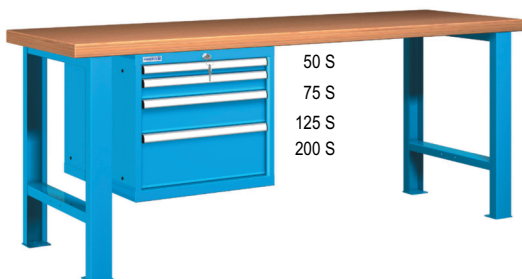

- Fittings:
- 1 Worktop
 - 2 Legs 800mmh
 - 1 Workbench drawer
 - 3 Pre-assembled kits

Length mm	Depth mm	Thickness mm	Multiplex	MDF	Plastic laminated
1500	750	40	44-80157-003	44-80157-103	44-80157-203
2000	750	40	44-80207-003	44-80207-103	44-80207-203
1500	750	50	45-80157-003	45-80157-103	-
2000	750	50	45-80207-003	45-80207-103	-

Standard colours:

Standard examples:

- Fittings:
- 1 Worktop
 - 2 Legs 800mmh
 - 1 Cabinet 27x36 Eh 283mmh with 2 drawers
 - 3 Pre-assembled kits

Length mm	Depth mm	Thickness mm	Multiplex	MDF	Plastic laminated
1500	750	40	44-80157-004	44-80157-104	44-80157-204
2000	750	40	44-80207-004	44-80207-104	44-80207-204
1500	750	50	45-80157-004	45-80157-104	-
2000	750	50	45-80207-004	45-80207-104	-

- Fittings:
- 1 Worktop
 - 2 Legs 800mmh
 - 1 Cabinet 27x36 Eh 383mmh with 3 drawers
 - 3 Pre-assembled kits

Length mm	Depth mm	Thickness mm	Multiplex	MDF	Plastic laminated
1500	750	40	44-80157-005	44-80157-105	44-80157-205
2000	750	40	44-80207-005	44-80207-105	44-80207-205
1500	750	50	45-80157-005	45-80157-105	-
2000	750	50	45-80207-005	45-80207-105	-

- Fittings:
- 1 Worktop
 - 2 Legs 800mmh
 - 1 Cabinet 27x36 Eh 533mmh with 4 drawers
 - 3 Pre-assembled kits

Length mm	Depth mm	Thickness mm	Multiplex	MDF	Plastic laminated
1500	750	40	44-80157-006	44-80157-106	44-80157-206
2000	750	40	44-80207-006	44-80207-106	44-80207-206
1500	750	50	45-80157-006	45-80157-106	-
2000	750	50	45-80207-006	45-80207-106	-