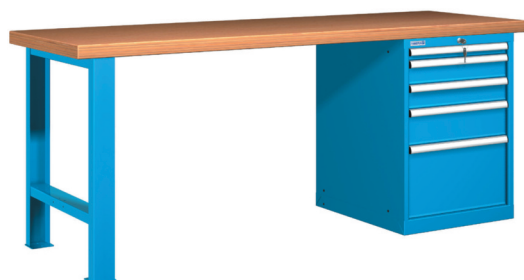

Series 40

Standard examples:

50 S
100 S
100 S
150 S
300 S

1. Fittings:
2. 1 Worktop
   - 1 Leg 800mmh
   - 1 Cabinet 27x36 Eh 800mmh with 5 drawers
   - 2 Pre-assembled kits

Length mm	Depth mm	Thickness mm	Multiplex	MDF	Plastic laminated
1500	750	40	44-80157-007	44-80157-107	44-80157-207
2000	750	40	44-80207-007	44-80207-107	44-80207-207
1500	750	50	45-80157-007	45-80157-107	-
2000	750	50	45-80207-007	45-80207-107	-