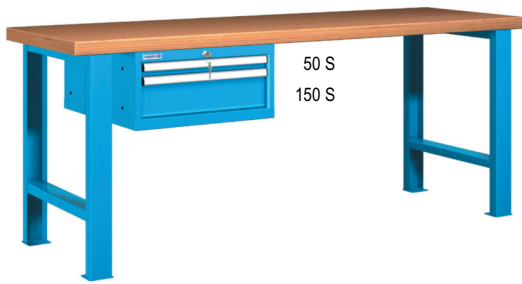

Series 40

Standard examples:

- Fittings:
- 1 Worktop
 - 2 Legs 800mmh
 - 2 Pre-assembled kits

Length mm	Depth mm	Thickness mm	Multiplex	MDF	Plastic laminated
1250	750	40	44-80127-001	44-80127-101	-
1500	750	40	44-80157-001	44-80157-101	44-80157-201
2000	750	40	44-80207-001	44-80207-101	44-80207-201
1250	750	50	45-80127-001	45-80127-101	-
1500	750	50	45-80157-001	45-80157-101	-
2000	750	50	45-80207-001	45-80207-101	-

- Fittings:
- 1 Worktop
 - 2/3 Legs 800mmh
 - 1 Underslung shelf
 - 2/3 Pre-assembled kits
- ** with 3 legs

Length mm	Depth mm	Thickness mm	Multiplex	MDF	Plastic laminated
1250	750	40	44-80127-002	44-80127-102	-
1500	750	40	44-80157-002	44-80157-102	44-80157-202
2000	750	40	44-80207-002	44-80207-102	44-80207-202
2500	750	40	44-80257-002**	44-80257-102**	44-80257-202*
1250	750	50	45-80127-002	45-80127-102	-
1500	750	50	45-80157-002	45-80157-102	-
2000	750	50	45-80207-002	45-80207-102	-
2500	750	50	45-80257-002	45-80257-102	-

- Fittings:
- 1 Worktop
 - 2 Legs 800mmh
 - 1 Workbench drawer
 - 3 Pre-assembled kits

Length mm	Depth mm	Thickness mm	Multiplex	MDF	Plastic laminated
1500	750	40	44-80157-003	44-80157-103	44-80157-203
2000	750	40	44-80207-003	44-80207-103	44-80207-203
1500	750	50	45-80157-003	45-80157-103	-
2000	750	50	45-80207-003	45-80207-103	-

Standard colours:

Standard examples:

- Fittings:
- 1 Worktop
 - 2 Legs 800mmh
 - 1 Cabinet 27x36 Eh 283mmh with 2 drawers
 - 3 Pre-assembled kits

Length mm	Depth mm	Thickness mm	Multiplex	MDF	Plastic laminated
1500	750	40	44-80157-004	44-80157-104	44-80157-204
2000	750	40	44-80207-004	44-80207-104	44-80207-204
1500	750	50	45-80157-004	45-80157-104	-
2000	750	50	45-80207-004	45-80207-104	-