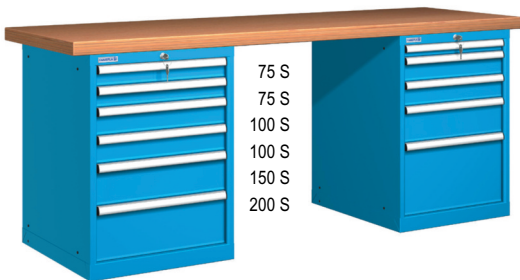

50 S
100 S
100 S
150 S
300 S

- Fittings:
- 1 Worktop
 - 1 Leg 800mmh
 - 1 Cabinet 27x36 Eh 800mmh with 5 drawers
 - 1 Underslung shelf and support bracket
 - 2 Pre-assembled kits

Length mm	Depth mm	Thickness mm	Multiplex	MDF	Plastic laminated
1500	750	40	44-80157-019	44-80157-119	44-80157-219
2000	750	40	44-80207-019	44-80207-119	44-80207-219
1500	750	50	45-80157-019	45-80157-119	-
2000	750	50	45-80207-019	45-80207-119	-

Standard colours:

Standard examples:

50 S
100 S
100 S

Fittings:

- 1 Worktop
- 1 Leg 800mmh
- AS S 1 Cabinet 27x36 Eh 800mmh with 3 drawers, 1 adjustable shelf and 1 door
- 2 Pre-assembled kits

Length mm	Depth mm	Thickness mm	Multiplex	MDF	Plastic laminated
1500	750	40	44-80157-010	44-80157-110	44-80157-210
2000	750	40	44-80207-010	44-80207-110	44-80207-210
1500	750	50	45-80157-010	45-80157-110	-
2000	750	50	45-80207-010	45-80207-110	-

50 S
100 S
100 S
150 S
300 S

Fittings:

- 1 Worktop
- 1 Service leg 800mmh
- 1 Cabinet 27x36 Eh 800mmh with 5 drawers
- 2 Pre-assembled kits

Length mm	Depth mm	Thickness mm	Multiplex	MDF	Plastic laminated
1500	750	40	44-80157-011	44-80157-111	44-80157-211
2000	750	40	44-80207-011	44-80207-111	44-80207-211
2500	750	40	44-80257-011	44-80257-111	44-80257-211
1500	750	50	45-80157-011	45-80157-111	-
2000	750	50	45-80207-011	45-80207-111	-
2500	750	50	45-80257-011	45-80257-111	-