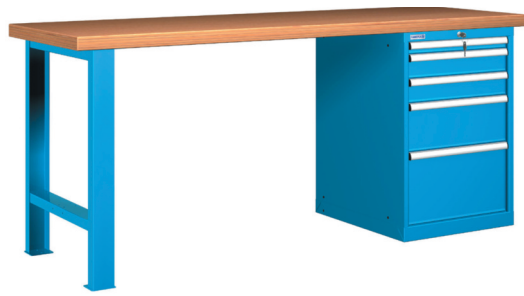

RAL 5012 RAL 6011 RAL 7035 RAL 9010

Standard examples:

50 S
100 S
100 S
200 S
300 S

Fittings:

- 1 Worktop
- 1 Leg 850mmh
- 1 Cabinet 27x36 Eh 850mmh with 5 drawers
- 2 Pre-assembled kits

Length mm	Depth mm	Thickness mm	Multiplex	MDF	Plastic laminated
1500	750	40	44-85157-007	44-85157-107	44-85157-207
2000	750	40	44-85207-007	44-85207-107	44-85207-207
1500	750	50	45-85157-007	45-85157-107	-
2000	750	50	45-85207-007	45-85207-107	-