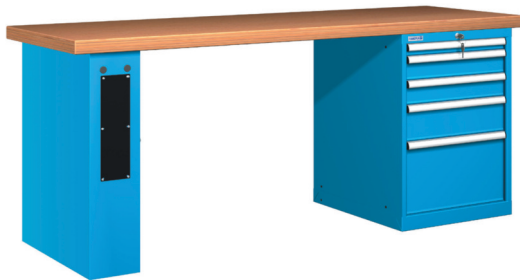

Standard colours:

Standard examples:

50 S
100 S
100 S

Fittings:

- 1 Worktop
- 1 Leg 800mmh
- AS S 1 Cabinet 27x36 Eh 800mmh with 3 drawers, 1 adjustable shelf and 1 door
- 2 Pre-assembled kits

Length mm	Depth mm	Thickness mm	Multiplex	MDF	Plastic laminated
1500	750	40	44-80157-010	44-80157-110	44-80157-210
2000	750	40	44-80207-010	44-80207-110	44-80207-210
1500	750	50	45-80157-010	45-80157-110	-
2000	750	50	45-80207-010	45-80207-110	-