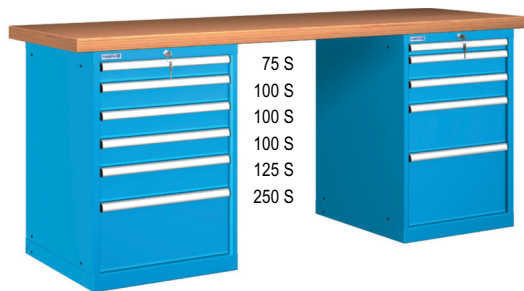

50 S
100 S
100 S
200 S
300 S

Fittings:

- 1 Worktop
- 1 Cabinet 27x36 Eh 850mmh with 6 drawers
- 1 Cabinet 27x36 Eh 850mmh with 5 drawers
- 2 Pre-assembled kits

Length mm	Depth mm	Thickness mm	Multiplex	MDF	Plastic laminated
2000	750	40	44-85207-012	44-85207-112	44-85207-212
2500	750	40	44-85257-012	44-85257-112	44-85257-212
2000	750	50	45-85207-012	45-85207-112	-
2500	750	50	45-85257-012	45-85257-112	-

Partitioning material
see page 30

Standard colours:

RAL 5012 RAL 6011 RAL 7035 RAL 9010