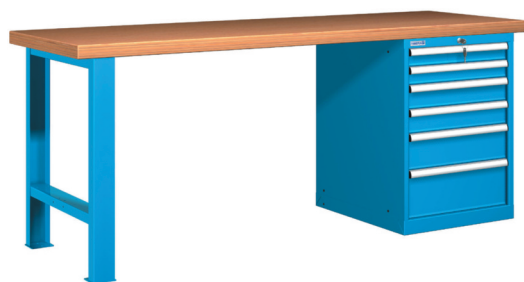

75 S
75 S
100 S
100 S
150 S
200 S

1. Fittings:
2. 1 Worktop
   - 1 Leg 800mmh
   - 1 Cabinet 27x36 Eh 800mmh with 6 drawers
   - 2 Pre-assembled kits

Length mm	Depth mm	Thickness mm	Multiplex	MDF	Plastic laminated
1500	750	40	44-80157-008	44-80157-108	44-80157-208
2000	750	40	44-80207-008	44-80207-108	44-80207-208
1500	750	50	45-80157-008	45-80157-108	-
2000	750	50	45-80207-008	45-80207-108	-