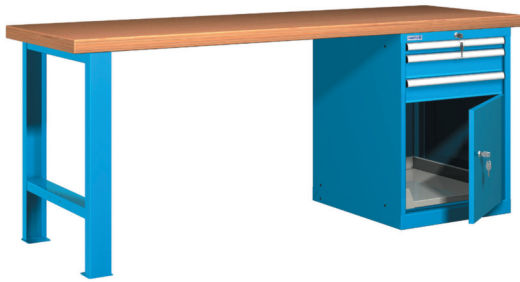

50 S
100 S
100 S
150 S
300 S

- Fittings:
- 1 Worktop
 - 1 Leg 800mmh
 - 1 Cabinet 27x36 Eh 800mmh with 5 drawers
 - 1 Underslung shelf and support bracket
 - 2 Pre-assembled kits

Length mm	Depth mm	Thickness mm	Multiplex	MDF	Plastic laminated
1500	750	40	44-80157-019	44-80157-119	44-80157-219
2000	750	40	44-80207-019	44-80207-119	44-80207-219
1500	750	50	45-80157-019	45-80157-119	-
2000	750	50	45-80207-019	45-80207-119	-

Standard colours:

Standard examples:

50 S
100 S
100 S

Fittings:

- 1 Worktop
- 1 Leg 800mmh
- AS S 1 Cabinet 27x36 Eh 800mmh with 3 drawers, 1 adjustable shelf and 1 door
- 2 Pre-assembled kits

Length mm	Depth mm	Thickness mm	Multiplex	MDF	Plastic laminated
1500	750	40	44-80157-010	44-80157-110	44-80157-210
2000	750	40	44-80207-010	44-80207-110	44-80207-210
1500	750	50	45-80157-010	45-80157-110	-
2000	750	50	45-80207-010	45-80207-110	-