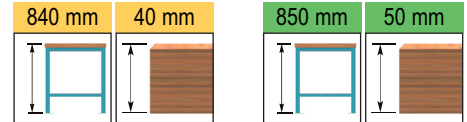

50 S
100 S
100 S
150 S
300 S

- Fittings:
- 1 Worktop
 - 1 Leg 800mmh
 - 1 Cabinet 27x36 Eh 800mmh with 5 drawers
 - 1 Underslung shelf and support bracket
 - 2 Pre-assembled kits

Length mm	Depth mm	Thickness mm	Multiplex	MDF	Plastic laminated
1500	750	40	44-80157-019	44-80157-119	44-80157-219
2000	750	40	44-80207-019	44-80207-119	44-80207-219
1500	750	50	45-80157-019	45-80157-119	-
2000	750	50	45-80207-019	45-80207-119	-

Standard colours:

Standard examples:

50 S
100 S
100 S

Fittings:

- 1 Worktop
- 1 Leg 800mmh
- AS S 1 Cabinet 27x36 Eh 800mmh with 3 drawers, 1 adjustable shelf and 1 door
- 2 Pre-assembled kits

Length mm	Depth mm	Thickness mm	Multiplex	MDF	Plastic laminated
1500	750	40	44-80157-010	44-80157-110	44-80157-210
2000	750	40	44-80207-010	44-80207-110	44-80207-210
1500	750	50	45-80157-010	45-80157-110	-
2000	750	50	45-80207-010	45-80207-110	-

50 S
100 S
100 S
150 S
300 S

Fittings:

- 1 Worktop
- 1 Service leg 800mmh
- 1 Cabinet 27x36 Eh 800mmh with 5 drawers
- 2 Pre-assembled kits

Length mm	Depth mm	Thickness mm	Multiplex	MDF	Plastic laminated
1500	750	40	44-80157-011	44-80157-111	44-80157-211
2000	750	40	44-80207-011	44-80207-111	44-80207-211
2500	750	40	44-80257-011	44-80257-111	44-80257-211
1500	750	50	45-80157-011	45-80157-111	-
2000	750	50	45-80207-011	45-80207-111	-
2500	750	50	45-80257-011	45-80257-111	-