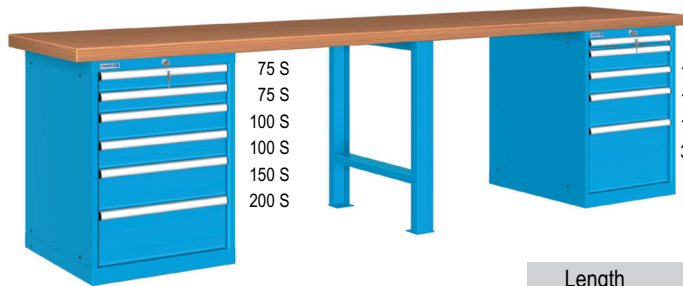

50 S
100 S
100 S
100 S
150 S
150 S
200 S
300 S

Fittings:

- 1 Worktop
- 1 Cabinet 27x36 Eh 800mmh with 6 drawers
- 1 Cabinet 27x36 Eh 800mmh with 5 drawers
- 2 Pre-assembled kits

Length mm	Depth mm	Thickness mm	Multiplex	MDF	Plastic laminated
2000	750	40	44-80207-012	44-80207-112	44-80207-212
2500	750	40	44-80257-012	44-80257-112	44-80257-212
2000	750	50	45-80207-012	45-80207-112	-
2500	750	50	45-80257-012	45-80257-112	-

Fittings:

- 1 Worktop
- 1 Cabinet 27x36 Eh 800mmh with 6 drawers
- 1 Cabinet 27x36 Eh 800mmh with 1 drawer, 1 adjustable shelf, 1 retractable shelf and 1 door
- 2 Pre-assembled kits

Length mm	Depth mm	Thickness mm	Multiplex	MDF	Plastic laminated
2000	750	40	44-80207-013	44-80207-113	44-80207-213
2500	750	40	44-80257-013	44-80257-113	44-80257-213
2000	750	50	45-80207-013	45-80207-113	-
2500	750	50	45-80257-013	45-80257-113	-