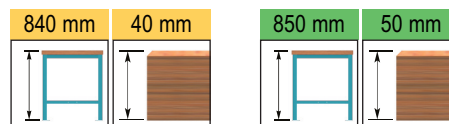

Series 40

Standard examples:

- Fittings:
- 1 Worktop
 - 2 Legs 800mmh
 - 2 Pre-assembled kits

Length mm	Depth mm	Thickness mm	Multiplex	MDF	Plastic laminated
1250	750	40	44-80127-001	44-80127-101	-
1500	750	40	44-80157-001	44-80157-101	44-80157-201
2000	750	40	44-80207-001	44-80207-101	44-80207-201
1250	750	50	45-80127-001	45-80127-101	-
1500	750	50	45-80157-001	45-80157-101	-
2000	750	50	45-80207-001	45-80207-101	-

- Fittings:
- 1 Worktop
 - 2/3 Legs 800mmh
 - 1 Underslung shelf
 - 2/3 Pre-assembled kits
- ** with 3 legs

Length mm	Depth mm	Thickness mm	Multiplex	MDF	Plastic laminated
1250	750	40	44-80127-002	44-80127-102	-
1500	750	40	44-80157-002	44-80157-102	44-80157-202
2000	750	40	44-80207-002	44-80207-102	44-80207-202
2500	750	40	44-80257-002**	44-80257-102**	44-80257-202*
1250	750	50	45-80127-002	45-80127-102	-
1500	750	50	45-80157-002	45-80157-102	-
2000	750	50	45-80207-002	45-80207-102	-
2500	750	50	45-80257-002	45-80257-102	-

Standard colours:

Standard examples:

- Fittings:
- 1 Worktop
 - 2 Legs 800mmh
 - 1 Cabinet 27x36 Eh 283mmh with 2 drawers
 - 3 Pre-assembled kits

Length mm	Depth mm	Thickness mm	Multiplex	MDF	Plastic laminated
1500	750	40	44-80157-004	44-80157-104	44-80157-204
2000	750	40	44-80207-004	44-80207-104	44-80207-204
1500	750	50	45-80157-004	45-80157-104	-
2000	750	50	45-80207-004	45-80207-104	-