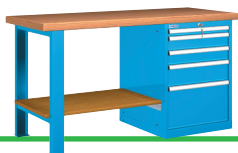

Series 40

Standard examples: