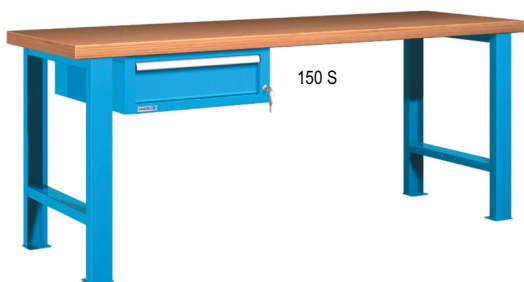

Series 40

Standard examples:

- Fittings:
- 1 Worktop
 - 2 Legs 800mmh
 - 2 Pre-assembled kits

Length mm	Depth mm	Thickness mm	Multiplex	MDF	Plastic laminated
1250	750	40	44-80127-001	44-80127-101	-
1500	750	40	44-80157-001	44-80157-101	44-80157-201
2000	750	40	44-80207-001	44-80207-101	44-80207-201
1250	750	50	45-80127-001	45-80127-101	-
1500	750	50	45-80157-001	45-80157-101	-
2000	750	50	45-80207-001	45-80207-101	-

- Fittings:
- 1 Worktop
 - 2/3 Legs 800mmh
 - 1 Underslung shelf
 - 2/3 Pre-assembled kits
- ** with 3 legs

Length mm	Depth mm	Thickness mm	Multiplex	MDF	Plastic laminated
1250	750	40	44-80127-002	44-80127-102	-
1500	750	40	44-80157-002	44-80157-102	44-80157-202
2000	750	40	44-80207-002	44-80207-102	44-80207-202
2500	750	40	44-80257-002**	44-80257-102**	44-80257-202*
1250	750	50	45-80127-002	45-80127-102	-
1500	750	50	45-80157-002	45-80157-102	-
2000	750	50	45-80207-002	45-80207-102	-
2500	750	50	45-80257-002	45-80257-102	-

- Fittings:
- 1 Worktop
 - 2 Legs 800mmh
 - 1 Workbench drawer
 - 3 Pre-assembled kits

Length mm	Depth mm	Thickness mm	Multiplex	MDF	Plastic laminated
1500	750	40	44-80157-003	44-80157-103	44-80157-203
2000	750	40	44-80207-003	44-80207-103	44-80207-203
1500	750	50	45-80157-003	45-80157-103	-
2000	750	50	45-80207-003	45-80207-103	-

Standard colours:

Standard examples:

- Fittings:
- 1 Worktop
 - 2 Legs 800mmh
 - 1 Cabinet 27x36 Eh 283mmh with 2 drawers
 - 3 Pre-assembled kits

Length mm	Depth mm	Thickness mm	Multiplex	MDF	Plastic laminated
1500	750	40	44-80157-004	44-80157-104	44-80157-204
2000	750	40	44-80207-004	44-80207-104	44-80207-204
1500	750	50	45-80157-004	45-80157-104	-
2000	750	50	45-80207-004	45-80207-104	-