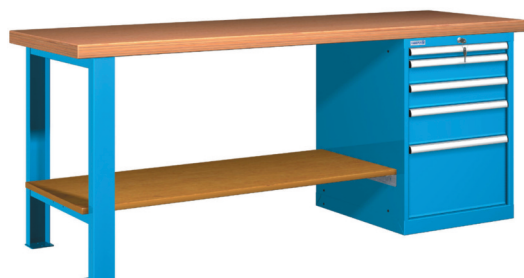

50 S
100 S
100 S
150 S
300 S

1. Fittings:
2. 1 Worktop
   - 1 Leg 800mmh
   - 1 Cabinet 27x36 Eh 800mmh with 5 drawers
   - 1 Underslung shelf and support bracket
   - 2 Pre-assembled kits

Length mm	Depth mm	Thickness mm	Multiplex	MDF	Plastic laminated
1500	750	40	44-80157-019	44-80157-119	44-80157-219
2000	750	40	44-80207-019	44-80207-119	44-80207-219
1500	750	50	45-80157-019	45-80157-119	-
2000	750	50	45-80207-019	45-80207-119	-

Standard colours: