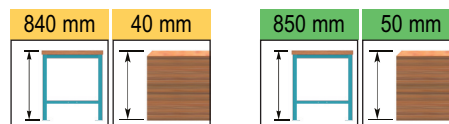

Standard colours:

Standard examples:

- Fittings:
- 1 Worktop
 - 2 Legs 800mmh
 - 1 Cabinet 27x36 Eh 283mmh with 2 drawers
 - 3 Pre-assembled kits

Length mm	Depth mm	Thickness mm	Multiplex	MDF	Plastic laminated
1500	750	40	44-80157-004	44-80157-104	44-80157-204
2000	750	40	44-80207-004	44-80207-104	44-80207-204
1500	750	50	45-80157-004	45-80157-104	-
2000	750	50	45-80207-004	45-80207-104	-

- Fittings:
- 1 Worktop
 - 2 Legs 800mmh
 - 1 Cabinet 27x36 Eh 383mmh with 3 drawers
 - 3 Pre-assembled kits

Length mm	Depth mm	Thickness mm	Multiplex	MDF	Plastic laminated
1500	750	40	44-80157-005	44-80157-105	44-80157-205
2000	750	40	44-80207-005	44-80207-105	44-80207-205
1500	750	50	45-80157-005	45-80157-105	-
2000	750	50	45-80207-005	45-80207-105	-

- Fittings:
- 1 Worktop
 - 2 Legs 800mmh
 - 1 Cabinet 27x36 Eh 533mmh with 4 drawers
 - 3 Pre-assembled kits

Length mm	Depth mm	Thickness mm	Multiplex	MDF	Plastic laminated
1500	750	40	44-80157-006	44-80157-106	44-80157-206
2000	750	40	44-80207-006	44-80207-106	44-80207-206
1500	750	50	45-80157-006	45-80157-106	-
2000	750	50	45-80207-006	45-80207-106	-

Partitioning material
see page 30

Standard colours:
 RAL 5012  RAL 6011  RAL 7035  RAL 9010 

Series 40

Standard examples:

50 S
100 S
100 S
150 S
300 S

- Fittings:
- 1 Worktop
 - 1 Leg 800mmh
 - 1 Cabinet 27x36 Eh 800mmh with 5 drawers
 - 2 Pre-assembled kits