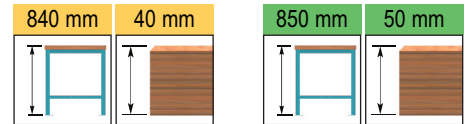

Series 40

Standard examples:

- Fittings:
- 1 Worktop
 - 2 Legs 800mmh
 - 2 Pre-assembled kits

Length mm	Depth mm	Thickness mm	Multiplex	MDF	Plastic laminated
1250	750	40	44-80127-001	44-80127-101	-
1500	750	40	44-80157-001	44-80157-101	44-80157-201
2000	750	40	44-80207-001	44-80207-101	44-80207-201
1250	750	50	45-80127-001	45-80127-101	-
1500	750	50	45-80157-001	45-80157-101	-
2000	750	50	45-80207-001	45-80207-101	-

- Fittings:
- 1 Worktop
 - 2/3 Legs 800mmh
 - 1 Underslung shelf
 - 2/3 Pre-assembled kits
- ** with 3 legs

Length mm	Depth mm	Thickness mm	Multiplex	MDF	Plastic laminated
1250	750	40	44-80127-002	44-80127-102	-
1500	750	40	44-80157-002	44-80157-102	44-80157-202
2000	750	40	44-80207-002	44-80207-102	44-80207-202
2500	750	40	44-80257-002**	44-80257-102**	44-80257-202*
1250	750	50	45-80127-002	45-80127-102	-
1500	750	50	45-80157-002	45-80157-102	-
2000	750	50	45-80207-002	45-80207-102	-
2500	750	50	45-80257-002	45-80257-102	-

- Fittings:
- 1 Worktop
 - 2 Legs 800mmh
 - 1 Workbench drawer
 - 3 Pre-assembled kits

Length mm	Depth mm	Thickness mm	Multiplex	MDF	Plastic laminated
1500	750	40	44-80157-003	44-80157-103	44-80157-203
2000	750	40	44-80207-003	44-80207-103	44-80207-203
1500	750	50	45-80157-003	45-80157-103	-
2000	750	50	45-80207-003	45-80207-103	-

Standard colours:

Standard examples:

- Fittings:
- 1 Worktop
 - 2 Legs 800mmh
 - 1 Cabinet 27x36 Eh 283mmh with 2 drawers
 - 3 Pre-assembled kits

Length mm	Depth mm	Thickness mm	Multiplex	MDF	Plastic laminated
1500	750	40	44-80157-004	44-80157-104	44-80157-204
2000	750	40	44-80207-004	44-80207-104	44-80207-204
1500	750	50	45-80157-004	45-80157-104	-
2000	750	50	45-80207-004	45-80207-104	-