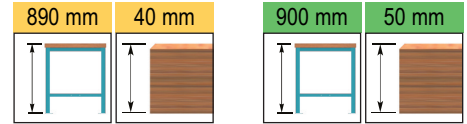

RAL 5012 RAL 6011 RAL 7035 RAL 9010

Standard examples:

50 S
100 S
100 S
200 S
300 S

Fittings:

- 1 Worktop
- 1 Leg 850mmh
- 1 Cabinet 27x36 Eh 850mmh with 5 drawers
- 2 Pre-assembled kits

Length mm	Depth mm	Thickness mm	Multiplex	MDF	Plastic laminated
1500	750	40	44-85157-007	44-85157-107	44-85157-207
2000	750	40	44-85207-007	44-85207-107	44-85207-207
1500	750	50	45-85157-007	45-85157-107	-
2000	750	50	45-85207-007	45-85207-107	-