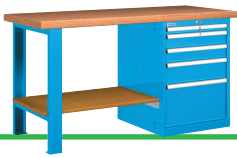

Series 40

Standard examples: