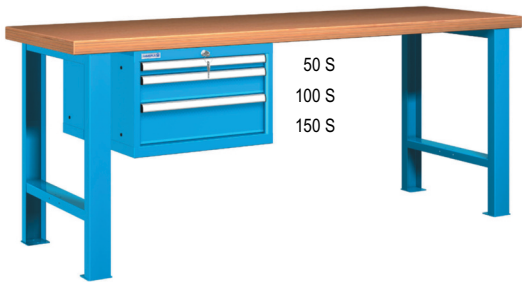

- Fittings:
- 1 Worktop
 - 2 Legs 800mmh
 - 1 Workbench drawer
 - 3 Pre-assembled kits

Length mm	Depth mm	Thickness mm	Multiplex	MDF	Plastic laminated
1500	750	40	44-80157-003	44-80157-103	44-80157-203
2000	750	40	44-80207-003	44-80207-103	44-80207-203
1500	750	50	45-80157-003	45-80157-103	-
2000	750	50	45-80207-003	45-80207-103	-

Standard colours:

Standard examples:

- Fittings:
- 1 Worktop
 - 2 Legs 800mmh
 - 1 Cabinet 27x36 Eh 283mmh with 2 drawers
 - 3 Pre-assembled kits

Length mm	Depth mm	Thickness mm	Multiplex	MDF	Plastic laminated
1500	750	40	44-80157-004	44-80157-104	44-80157-204
2000	750	40	44-80207-004	44-80207-104	44-80207-204
1500	750	50	45-80157-004	45-80157-104	-
2000	750	50	45-80207-004	45-80207-104	-

- Fittings:
- 1 Worktop
 - 2 Legs 800mmh
 - 1 Cabinet 27x36 Eh 383mmh with 3 drawers
 - 3 Pre-assembled kits

Length mm	Depth mm	Thickness mm	Multiplex	MDF	Plastic laminated
1500	750	40	44-80157-005	44-80157-105	44-80157-205
2000	750	40	44-80207-005	44-80207-105	44-80207-205
1500	750	50	45-80157-005	45-80157-105	-
2000	750	50	45-80207-005	45-80207-105	-

- Fittings:
- 1 Worktop
 - 2 Legs 800mmh
 - 1 Cabinet 27x36 Eh 533mmh with 4 drawers
 - 3 Pre-assembled kits

Length mm	Depth mm	Thickness mm	Multiplex	MDF	Plastic laminated
1500	750	40	44-80157-006	44-80157-106	44-80157-206
2000	750	40	44-80207-006	44-80207-106	44-80207-206
1500	750	50	45-80157-006	45-80157-106	-
2000	750	50	45-80207-006	45-80207-106	-