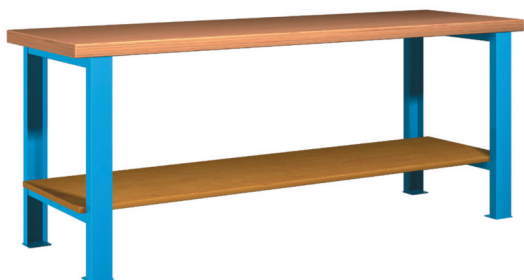

Series 40

Standard examples:

- Fittings:
- 1 Worktop
 - 2 Legs 800mmh
 - 2 Pre-assembled kits

Length mm	Depth mm	Thickness mm	Multiplex	MDF	Plastic laminated
1250	750	40	44-80127-001	44-80127-101	-
1500	750	40	44-80157-001	44-80157-101	44-80157-201
2000	750	40	44-80207-001	44-80207-101	44-80207-201
1250	750	50	45-80127-001	45-80127-101	-
1500	750	50	45-80157-001	45-80157-101	-
2000	750	50	45-80207-001	45-80207-101	-

- Fittings:
- 1 Worktop
 - 2/3 Legs 800mmh
 - 1 Underslung shelf
 - 2/3 Pre-assembled kits
- ** with 3 legs

Length mm	Depth mm	Thickness mm	Multiplex	MDF	Plastic laminated
1250	750	40	44-80127-002	44-80127-102	-
1500	750	40	44-80157-002	44-80157-102	44-80157-202
2000	750	40	44-80207-002	44-80207-102	44-80207-202
2500	750	40	44-80257-002**	44-80257-102**	44-80257-202*
1250	750	50	45-80127-002	45-80127-102	-
1500	750	50	45-80157-002	45-80157-102	-
2000	750	50	45-80207-002	45-80207-102	-
2500	750	50	45-80257-002	45-80257-102	-