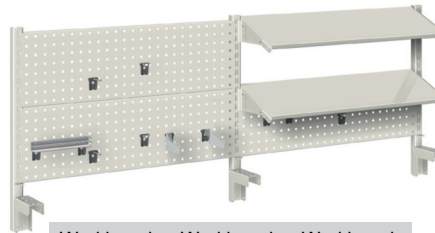

1 Perforated back panel and 1 shelf

Workbench length	Workbench length	Workbench length
1250 mm	1500 mm	1750 mm
Part. No.	Part. No.	Part. No.
49-12203	49-15203	49-17203

1 Perforated back panel and 2 shelves

Workbench length	Workbench length	Workbench length
1250 mm	1500 mm	1750 mm
Part. No.	Part. No.	Part. No.
49-12204	49-15204	49-17204

2 Perforated back panels and 1 shelf

Standard colour:

RAL 7035

Workbench length	Workbench length	Workbench length
2000 mm	2500 mm	3000 mm
Part. No.	Part. No.	Part. No.
49-20201	49-25201	49-30201

4 Perforated back panels

Workbench length	Workbench length	Workbench length
2000 mm	2500 mm	3000 mm
Part. No.	Part. No.	Part. No.
49-20202	49-25202	49-30202

3 Perforated back panels and 2 shelves

Workbench length	Workbench length	Workbench length
2000 mm	2500 mm	3000 mm
Part. No.	Part. No.	Part. No.
49-20203	49-25203	49-30203