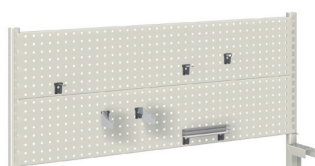

Series 40

Standard examples:

Workbench length	Workbench length	Workbench length
1250 mm	1500 mm	1750 mm
Part. No.	Part. No.	Part. No.
49-12101	49-15101	49-17101

1 Perforated back panel

Workbench length	Workbench length	Workbench length
1250 mm	1500 mm	1750 mm
Part. No.	Part. No.	Part. No.
49-12102	49-15102	49-17102

1 Perforated back panel and 1 shelf

Workbench length	Workbench length	Workbench length
2000 mm	2500 mm	3000 mm
Part. No.	Part. No.	Part. No.
49-20101	49-25101	49-30101

2 Perforated back panels

Workbench length	Workbench length	Workbench length
2000 mm	2500 mm	3000 mm
Part. No.	Part. No.	Part. No.
49-20102	49-25102	49-30102

2 Perforated back panels and 1 shelf

Workbench length	Workbench length	Workbench length
2000 mm	2500 mm	3000 mm
Part. No.	Part. No.	Part. No.
49-20103	49-25103	49-30103

2 Perforated back panels and 2 shelves