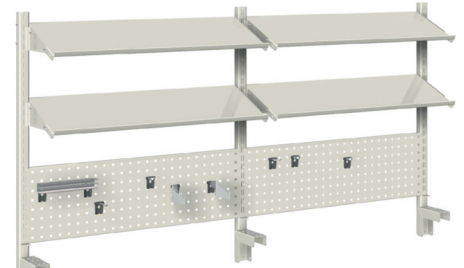

1 Perforated back panel and 3 shelves

Workbench length	Workbench length	Workbench length
1250 mm	1500 mm	1750 mm
Part. No.	Part. No.	Part. No.
49-12306	49-15306	49-17306

1 Perforated back panel, 1 shelf and 1 rail

Standard examples are not supplied with hooks

Standard colour:

RAL 7035

Series 40

Standard examples:

Workbench length	Workbench length	Workbench length
2000 mm	2500 mm	3000 mm
Part. No.	Part. No.	Part. No.
49-20301	49-25301	49-30301

6 Perforated back panels

Workbench length	Workbench length	Workbench length
2000 mm	2500 mm	3000 mm
Part. No.	Part. No.	Part. No.
49-20302	49-25302	49-30302

4 Perforated back panels and 2 shelves

Workbench length	Workbench length	Workbench length
2000 mm	2500 mm	3000 mm
Part. No.	Part. No.	Part. No.
49-20303	49-25303	49-30303