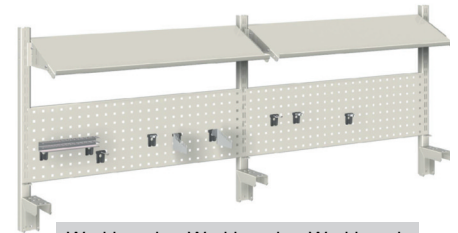

1 Perforated back panel and 1 shelf

Workbench length	Workbench length	Workbench length
1250 mm	1500 mm	1750 mm
Part. No.	Part. No.	Part. No.
49-12203	49-15203	49-17203

1 Perforated back panel and 2 shelves

Workbench length	Workbench length	Workbench length
1250 mm	1500 mm	1750 mm
Part. No.	Part. No.	Part. No.
49-12204	49-15204	49-17204

2 Perforated back panels and 1 shelf

Standard colour:

RAL 7035

Workbench length	Workbench length	Workbench length
2000 mm	2500 mm	3000 mm
Part. No.	Part. No.	Part. No.
49-20201	49-25201	49-30201

4 Perforated back panels

Workbench length	Workbench length	Workbench length
2000 mm	2500 mm	3000 mm
Part. No.	Part. No.	Part. No.
49-20202	49-25202	49-30202

3 Perforated back panels and 2 shelves

Workbench length	Workbench length	Workbench length
2000 mm	2500 mm	3000 mm
Part. No.	Part. No.	Part. No.
49-20203	49-25203	49-30203