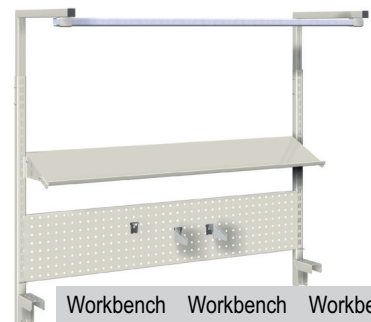

2 Perforated back panels and 1 shelf

Workbench length	Workbench length	Workbench length
1250 mm	1500 mm	1750 mm
Part. No.	Part. No.	Part. No.
49-12303	49-15303	49-17303

1 Perforated back panel and 2 shelves

Workbench length	Workbench length	Workbench length
1250 mm	1500 mm	1750 mm
Part. No.	Part. No.	Part. No.
49-12304	49-15304	49-17304

2 Perforated back panels and 2 shelves

Workbench length	Workbench length	Workbench length
1250 mm	1500 mm	1750 mm
Part. No.	Part. No.	Part. No.
49-12305	49-15305	49-17305

1 Perforated back panel and 3 shelves

Workbench length	Workbench length	Workbench length
1250 mm	1500 mm	1750 mm
Part. No.	Part. No.	Part. No.
49-12306	49-15306	49-17306

1 Perforated back panel, 1 shelf and 1 rail