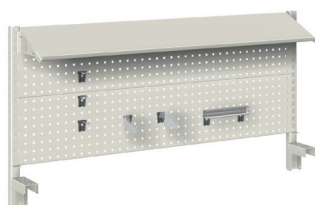

2 Perforated back panels and 1 shelf

Workbench length	Workbench length	Workbench length
2000 mm	2500 mm	3000 mm
Part. No.	Part. No.	Part. No.
49-20103	49-25103	49-30103

2 Perforated back panels and 2 shelves

Workbench length	Workbench length	Workbench length
1250 mm	1500 mm	1750 mm
Part. No.	Part. No.	Part. No.
49-12201	49-15201	49-17201

2 Perforated back panels

Workbench length	Workbench length	Workbench length
1250 mm	1500 mm	1750 mm
Part. No.	Part. No.	Part. No.
49-12202	49-15202	49-17202

1 Perforated back panel and 1 shelf

Workbench length	Workbench length	Workbench length
1250 mm	1500 mm	1750 mm
Part. No.	Part. No.	Part. No.
49-12203	49-15203	49-17203

1 Perforated back panel and 2 shelves