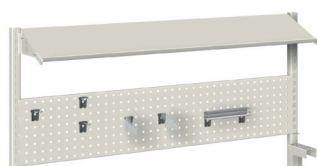

Workbench length	Workbench length	Workbench length
1250 mm	1500 mm	1750 mm
Part. No.	Part. No.	Part. No.
49-12202	49-15202	49-17202

1 Perforated back panel and 1 shelf