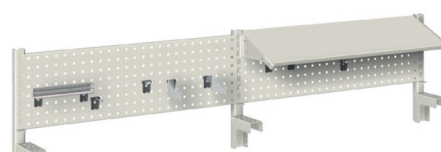

Series 40

Standard examples:

Workbench length	Workbench length	Workbench length
1250 mm	1500 mm	1750 mm
Part. No.	Part. No.	Part. No.
49-12101	49-15101	49-17101

1 Perforated back panel

Workbench length	Workbench length	Workbench length
1250 mm	1500 mm	1750 mm
Part. No.	Part. No.	Part. No.
49-12102	49-15102	49-17102

1 Perforated back panel and 1 shelf

Workbench length	Workbench length	Workbench length
2000 mm	2500 mm	3000 mm
Part. No.	Part. No.	Part. No.
49-20101	49-25101	49-30101

2 Perforated back panels

Workbench length	Workbench length	Workbench length
2000 mm	2500 mm	3000 mm
Part. No.	Part. No.	Part. No.
49-20102	49-25102	49-30102

2 Perforated back panels and 1 shelf

Workbench length	Workbench length	Workbench length
2000 mm	2500 mm	3000 mm
Part. No.	Part. No.	Part. No.
49-20103	49-25103	49-30103

2 Perforated back panels and 2 shelves