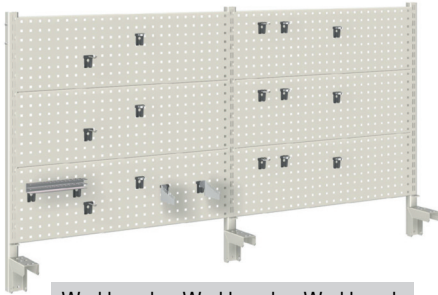

1 Perforated back panel and 3 shelves

Workbench length	Workbench length	Workbench length
1250 mm	1500 mm	1750 mm
Part. No.	Part. No.	Part. No.
49-12306	49-15306	49-17306

1 Perforated back panel, 1 shelf and 1 rail

Standard examples are not supplied with hooks

Standard colour:

RAL 7035

Series 40

Standard examples:

Workbench length	Workbench length	Workbench length
2000 mm	2500 mm	3000 mm
Part. No.	Part. No.	Part. No.
49-20301	49-25301	49-30301

6 Perforated back panels

Workbench length	Workbench length	Workbench length
2000 mm	2500 mm	3000 mm
Part. No.	Part. No.	Part. No.
49-20302	49-25302	49-30302

4 Perforated back panels and 2 shelves

Workbench length	Workbench length	Workbench length
2000 mm	2500 mm	3000 mm
Part. No.	Part. No.	Part. No.
49-20303	49-25303	49-30303