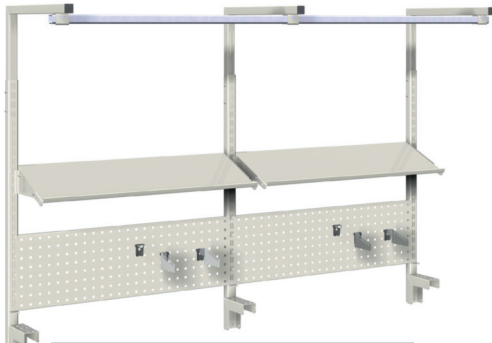

6 Perforated back panels

Workbench length	Workbench length	Workbench length
2000 mm	2500 mm	3000 mm
Part. No.	Part. No.	Part. No.
49-20302	49-25302	49-30302

4 Perforated back panels and 2 shelves

Workbench length	Workbench length	Workbench length
2000 mm	2500 mm	3000 mm
Part. No.	Part. No.	Part. No.
49-20303	49-25303	49-30303

2 Perforated back panels and 4 shelves

Workbench length	Workbench length	Workbench length
2000 mm	2500 mm	3000 mm
Part. No.	Part. No.	Part. No.
49-20306	49-25306	49-30306

2 Perforated back panels, 2 shelves and 1 rail