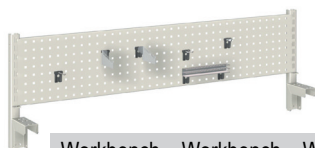

Series 40

Standard examples:

Workbench length	Workbench length	Workbench length
1250 mm	1500 mm	1750 mm
Part. No.	Part. No.	Part. No.
49-12101	49-15101	49-17101

1 Perforated back panel

Workbench length	Workbench length	Workbench length
1250 mm	1500 mm	1750 mm
Part. No.	Part. No.	Part. No.
49-12102	49-15102	49-17102

1 Perforated back panel and 1 shelf

Workbench length	Workbench length	Workbench length
2000 mm	2500 mm	3000 mm
Part. No.	Part. No.	Part. No.
49-20101	49-25101	49-30101

2 Perforated back panels

Workbench length	Workbench length	Workbench length
2000 mm	2500 mm	3000 mm
Part. No.	Part. No.	Part. No.
49-20102	49-25102	49-30102

2 Perforated back panels and 1 shelf

Workbench length	Workbench length	Workbench length
2000 mm	2500 mm	3000 mm
Part. No.	Part. No.	Part. No.
49-20103	49-25103	49-30103

2 Perforated back panels and 2 shelves