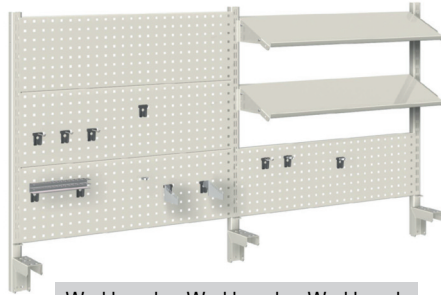

1 Perforated back panel and 3 shelves

Workbench length	Workbench length	Workbench length
1250 mm	1500 mm	1750 mm
Part. No.	Part. No.	Part. No.
49-12306	49-15306	49-17306

1 Perforated back panel, 1 shelf and 1 rail

Standard examples are not supplied with hooks

Standard colour:

RAL 7035

Series 40

Standard examples:

Workbench length	Workbench length	Workbench length
2000 mm	2500 mm	3000 mm
Part. No.	Part. No.	Part. No.
49-20301	49-25301	49-30301

6 Perforated back panels

Workbench length	Workbench length	Workbench length
2000 mm	2500 mm	3000 mm
Part. No.	Part. No.	Part. No.
49-20302	49-25302	49-30302

4 Perforated back panels and 2 shelves

Workbench length	Workbench length	Workbench length
2000 mm	2500 mm	3000 mm
Part. No.	Part. No.	Part. No.
49-20303	49-25303	49-30303