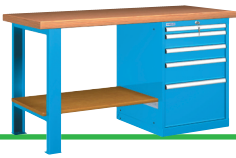

Series 40

Standard examples: