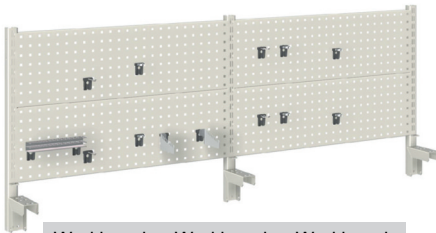

1 Perforated back panel and 1 shelf

Workbench length	Workbench length	Workbench length
1250 mm	1500 mm	1750 mm
Part. No.	Part. No.	Part. No.
49-12203	49-15203	49-17203

1 Perforated back panel and 2 shelves

Workbench length	Workbench length	Workbench length
1250 mm	1500 mm	1750 mm
Part. No.	Part. No.	Part. No.
49-12204	49-15204	49-17204

2 Perforated back panels and 1 shelf

Standard colour:

RAL 7035

Workbench length	Workbench length	Workbench length
2000 mm	2500 mm	3000 mm
Part. No.	Part. No.	Part. No.
49-20201	49-25201	49-30201

4 Perforated back panels

Workbench length	Workbench length	Workbench length
2000 mm	2500 mm	3000 mm
Part. No.	Part. No.	Part. No.
49-20202	49-25202	49-30202

3 Perforated back panels and 2 shelves

Workbench length	Workbench length	Workbench length
2000 mm	2500 mm	3000 mm
Part. No.	Part. No.	Part. No.
49-20203	49-25203	49-30203