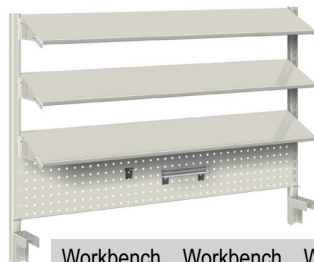

2 Perforated back panels and 1 shelf

Workbench length	Workbench length	Workbench length
1250 mm	1500 mm	1750 mm
Part. No.	Part. No.	Part. No.
49-12303	49-15303	49-17303

1 Perforated back panel and 2 shelves

Workbench length	Workbench length	Workbench length
1250 mm	1500 mm	1750 mm
Part. No.	Part. No.	Part. No.
49-12304	49-15304	49-17304

2 Perforated back panels and 2 shelves

Workbench length	Workbench length	Workbench length
1250 mm	1500 mm	1750 mm
Part. No.	Part. No.	Part. No.
49-12305	49-15305	49-17305

1 Perforated back panel and 3 shelves

Workbench length	Workbench length	Workbench length
1250 mm	1500 mm	1750 mm
Part. No.	Part. No.	Part. No.
49-12306	49-15306	49-17306

1 Perforated back panel, 1 shelf and 1 rail