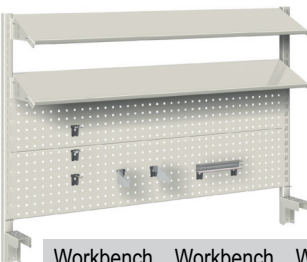

2 Perforated back panels and 2 shelves

Workbench length	Workbench length	Workbench length
2000 mm	2500 mm	3000 mm
Part. No.	Part. No.	Part. No.
49-20204	49-25204	49-30204

2 Perforated back panels and 4 shelves

Workbench length	Workbench length	Workbench length
1250 mm	1500 mm	1750 mm
Part. No.	Part. No.	Part. No.
49-12301	49-15301	49-17301

3 Perforated back panels

Workbench length	Workbench length	Workbench length
1250 mm	1500 mm	1750 mm
Part. No.	Part. No.	Part. No.
49-12302	49-15302	49-17302

2 Perforated back panels and 1 shelf

Workbench length	Workbench length	Workbench length
1250 mm	1500 mm	1750 mm
Part. No.	Part. No.	Part. No.
49-12303	49-15303	49-17303

1 Perforated back panel and 2 shelves