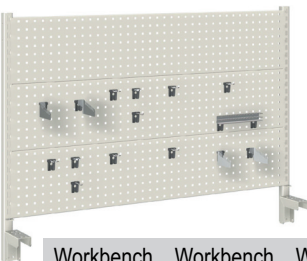

Workbench length	Workbench length	Workbench length
1250 mm	1500 mm	1750 mm
Part. No.	Part. No.	Part. No.
49-12204	49-15204	49-17204

2 Perforated back panels and 1 shelf

Standard colour:

RAL 7035

Workbench length	Workbench length	Workbench length
2000 mm	2500 mm	3000 mm
Part. No.	Part. No.	Part. No.
49-20201	49-25201	49-30201

4 Perforated back panels

Workbench length	Workbench length	Workbench length
2000 mm	2500 mm	3000 mm
Part. No.	Part. No.	Part. No.
49-20202	49-25202	49-30202

3 Perforated back panels and 2 shelves

Workbench length	Workbench length	Workbench length
2000 mm	2500 mm	3000 mm
Part. No.	Part. No.	Part. No.
49-20203	49-25203	49-30203

2 Perforated back panels and 2 shelves

Workbench length	Workbench length	Workbench length
2000 mm	2500 mm	3000 mm
Part. No.	Part. No.	Part. No.
49-20204	49-25204	49-30204

2 Perforated back panels and 4 shelves